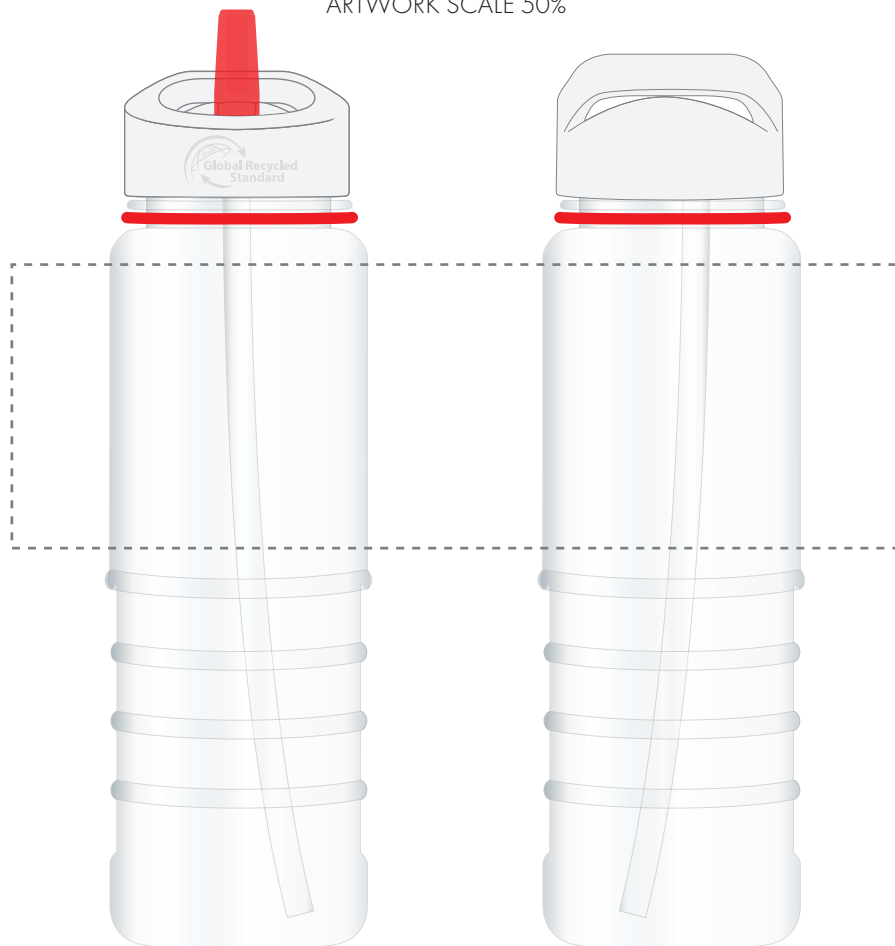

Your Ref:
Our Ref:

Quantity:
Version: 1

Product Code: MG8606
Product Colour: RED

PRINTING CONCERNS:**PRODUCT INFO: LOGO MAY NOT LINE UP TO SIPPER**

Please note that this product has Sustainability Markings that are not visible from this perspective

We stock this item in the following colours

**PANTONE REFERENCE(S)**

 Full colour printing

Product Image for visualisation
- colours may vary

ARTWORK SCALE 50%

Logos will be directly opposite
Logos will NOT be directly opposite

The dashed line is to demonstrate print area and will not appear on your printed item

PLEASE NOTE:

- All colours including print and product are for visual purposes only and should not be regarded as the actual colour of the product and print.
- Some products may vary from batch to batch and may differ from previous orders.
- The colour and texture of a product can also have an effect on the final print colour.
- By approving this order we accept that you understand these terms.